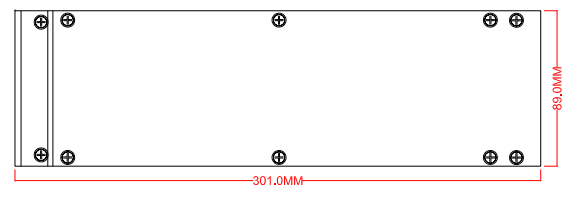

REVISION
DATE
NAME
CHECK
CHECK
CHECK
APPR.

1 2 3 4 5 6 7 8 9 10 11 12 13 14 15

VCL-TP Teleprotection E1, 2.048Mbps (75 Ohms)

Front View

Side Angle

Rear View

Side View

Top View

VCL-Teleprotection	
Mechanical Specifications	
Width	484 MM
Height	89.0 MM
Depth	301.0 MM
Weight	4.3 Kgs

Front Clearance	: 35.0 MM
Rear Clearance	: 100.0 MM
Top Clearance	: 15.0 MM (1T)
Bottom Clearance	: 15.0 MM (1T)

Title: VCL-TP Teleprotection E1, 2.048Mbps (75 Ohms) - Mechanical Drawing

Drawing No:
EMD-TP/E1/75/001

Date	Rev	Sheet	01
21/05/2020	01	Next Sheet	00

The Drawing and any information or descriptive matter set out hereon are the confidential property of Valiant Communications and must not be disclosed, loaned, copied or used for manufacturing, tendering or any other purpose without their written permission