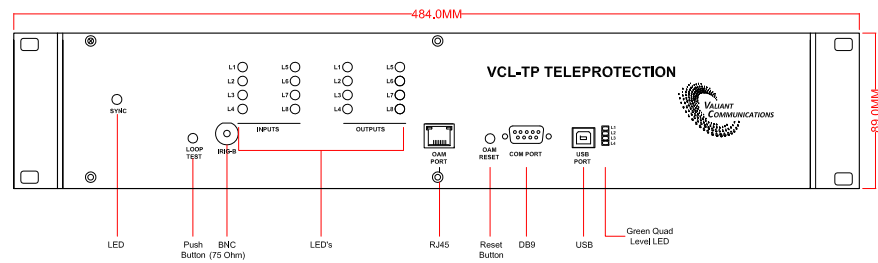

REVISION
DATE
NAME
CHECK
CHECK
CHECK
APPR.

1 2 3 4 5 6 7 8 9 10 11 12 13 14 15

VCL-TP Teleprotection E1, 2.048Mbps (75 Ohms)

Front View

Side Angle

Rear View

Side View

Top View

VCL-Teleprotection	
Mechanical Specifications	
Width	484 MM
Height	89.0 MM
Depth	301.0 MM
Weight	4.3 Kgs

Front Clearance	: 35.0 MM
Rear Clearance	: 100.0 MM
Top Clearance	: 15.0 MM (1T)
Bottom Clearance	: 15.0 MM (1T)

Title: VCL-TP Teleprotection E1, 2.048Mbps (75 Ohms) - Mechanical Drawing

Drawing No:
EMD-TP/E1/75/001

Date	Rev	Sheet	01
21/05/2020	01	Next Sheet	00

The Drawing and any information or descriptive matter set out hereon are the confidential property of Valiant Communications and must not be disclosed, loaned, copied or used for manufacturing, tendering or any other purpose without their written permission