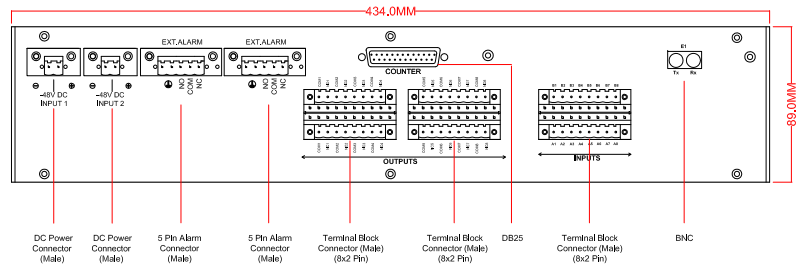

REVISION
DATE
NAME
CHECK
CHECK
CHECK
APPR.

1 2 3 4 5 6 7 8 9 10 11 12 13 14 15

VCL-TP Teleprotection E1, 2.048Mbps (75 Ohms)

Front View

Side Angle

Rear View

Side View

Top View

VCL-Teleprotection	
Mechanical Specifications	
Width	484 MM
Height	89.0 MM
Depth	301.0 MM
Weight	4.3 Kgs

Front Clearance	: 35.0 MM
Rear Clearance	: 100.0 MM
Top Clearance	: 15.0 MM (1T)
Bottom Clearance	: 15.0 MM (1T)

Title: VCL-TP Teleprotection E1, 2.048Mbps (75 Ohms) - Mechanical Drawing

Drawing No:
EMD-TP/E1/75/001

Date	Rev	Sheet	01
21/05/2020	01	Next Sheet	00

The Drawing and any information or descriptive matter set out hereon are the confidential property of Valiant Communications and must not be disclosed, loaned, copied or used for manufacturing, tendering or any other purpose without their written permission