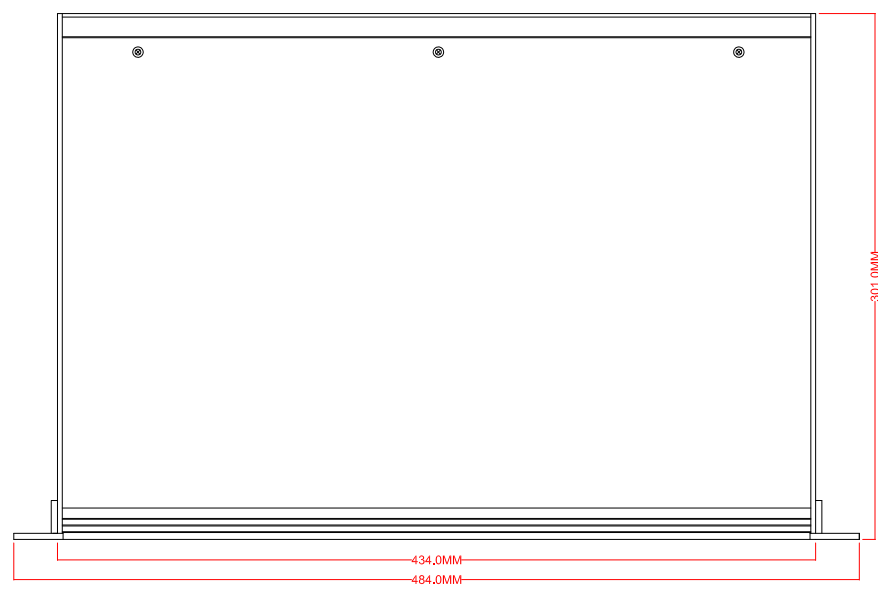

REVISION
DATE
NAME
CHECK
CHECK
CHECK
APPR.

1 2 3 4 5 6 7 8 9 10 11 12 13 14 15

VCL-TP Teleprotection E1, 2.048Mbps (75 Ohms)

Front View

Side Angle

Rear View

Side View

Top View

VCL-Teleprotection	
Mechanical Specifications	
Width	484 MM
Height	89.0 MM
Depth	301.0 MM
Weight	4.3 Kgs

Front Clearance	: 35.0 MM
Rear Clearance	: 100.0 MM
Top Clearance	: 15.0 MM (1T)
Bottom Clearance	: 15.0 MM (1T)

Title: VCL-TP Teleprotection E1, 2.048Mbps (75 Ohms) - Mechanical Drawing

Drawing No:
EMD-TP/E1/75/001

Date	Rev	Sheet	01
21/05/2020	01	Next Sheet	00

The Drawing and any information or descriptive matter set out hereon are the confidential property of Valiant Communications and must not be disclosed, loaned, copied or used for manufacturing, tendering or any other purpose without their written permission