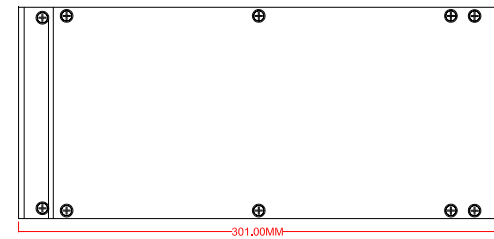

VCL-TP, Teleprotection with E1 2.048Mbps + IEC-61850 GOOSE Interface (120 Ohms)

Front View

Side Angle

Rear View

Side View

Top View

VCL-Teleprotection	
Mechanical Specifications	
Width	484 MM
Height	133.0 MM
Depth	301.0 MM
Weight	4.6 Kgs

Front Clearance	: 35.0 MM
Rear Clearance	: 100.0 MM
Top Clearance	: 30.0 MM (2T)
Bottom Clearance	: 30.0 MM (2T)

The Drawing and any information or descriptive matter set out hereon are the confidential property of Valiant Communications and must not be disclosed, loaned, copied or used for manufacturing, tendering or any other purpose without their written permission

Title: VCL-TP, Teleprotection with E1 2.048Mbps + IEC-61850 GOOSE Interface (120 Ohms) - Mechanical Drawing

Drawing No:
EMD-TP/GOOSE/120/001

Date	Rev	Sheet	01
21/05/2020	01	Next Sheet	00