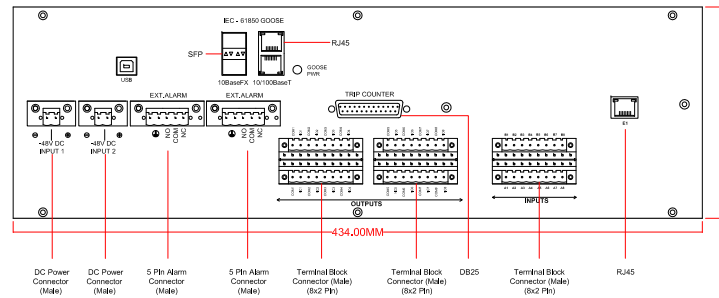

VCL-TP, Teleprotection with E1 2.048Mbps + IEC-61850 GOOSE Interface (120 Ohms)

Front View

Side Angle

Rear View

Side View

Top View

VCL-Teleprotection	
Mechanical Specifications	
Width	484 MM
Height	133.0 MM
Depth	301.0 MM
Weight	4.6 Kgs

Front Clearance	: 35.0 MM
Rear Clearance	: 100.0 MM
Top Clearance	: 30.0 MM (2T)
Bottom Clearance	: 30.0 MM (2T)

The Drawing and any information or descriptive matter set out hereon are the confidential property of Valiant Communications and must not be disclosed, loaned, copied or used for manufacturing, tendering or any other purpose without their written permission

Title: VCL-TP, Teleprotection with E1 2.048Mbps + IEC-61850 GOOSE Interface (120 Ohms) - Mechanical Drawing

Drawing No:
EMD-TP/GOOSE/120/001

Date	Rev	Sheet	01
21/05/2020	01	Next Sheet	00