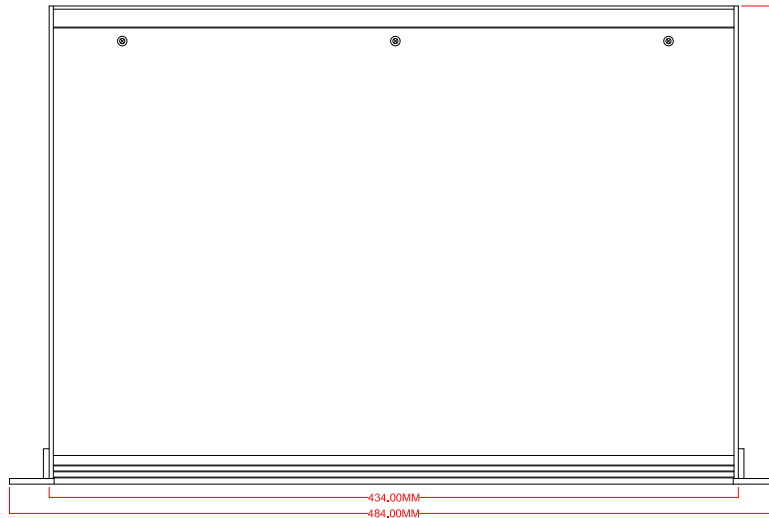

VCL-TP, Teleprotection with E1 2.048Mbps + IEC-61850 GOOSE Interface (120 Ohms)

Front View

Side Angle

Rear View

Side View

Top View

VCL-Teleprotection	
Mechanical Specifications	
Width	484 MM
Height	133.0 MM
Depth	301.0 MM
Weight	4.6 Kgs

Front Clearance	: 35.0 MM
Rear Clearance	: 100.0 MM
Top Clearance	: 30.0 MM (2T)
Bottom Clearance	: 30.0 MM (2T)

The Drawing and any information or descriptive matter set out hereon are the confidential property of Valiant Communications and must not be disclosed, loaned, copied or used for manufacturing, tendering or any other purpose without their written permission

Title: VCL-TP, Teleprotection with E1 2.048Mbps + IEC-61850 GOOSE Interface (120 Ohms) - Mechanical Drawing

Drawing No:
EMD-TP/GOOSE/120/001

Date	Rev	Sheet	01
21/05/2020	01	Next Sheet	00