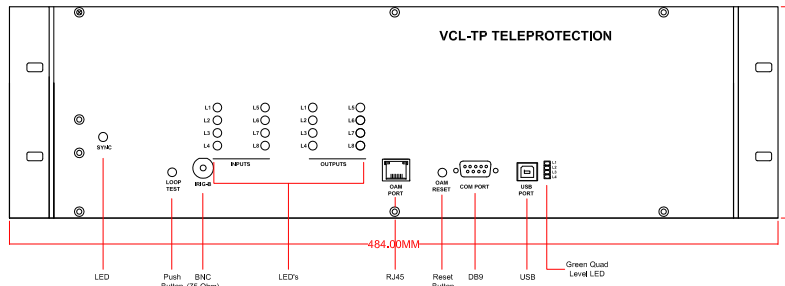

VCL-TP, Teleprotection with E1 2.048Mbps + IEC-61850 GOOSE Interface (120 Ohms)

Front View

Side Angle

Rear View

Side View

Top View

VCL-Teleprotection	
Mechanical Specifications	
Width	484 MM
Height	133.0 MM
Depth	301.0 MM
Weight	4.6 Kgs

Front Clearance	: 35.0 MM
Rear Clearance	: 100.0 MM
Top Clearance	: 30.0 MM (2T)
Bottom Clearance	: 30.0 MM (2T)

The Drawing and any information or descriptive matter set out hereon are the confidential property of Valiant Communications and must not be disclosed, loaned, copied or used for manufacturing, tendering or any other purpose without their written permission

Title: VCL-TP, Teleprotection with E1 2.048Mbps + IEC-61850 GOOSE Interface (120 Ohms) - Mechanical Drawing

Drawing No:
EMD-TP/GOOSE/120/001

Date	Rev	Sheet	01
21/05/2020	01	Next Sheet	00